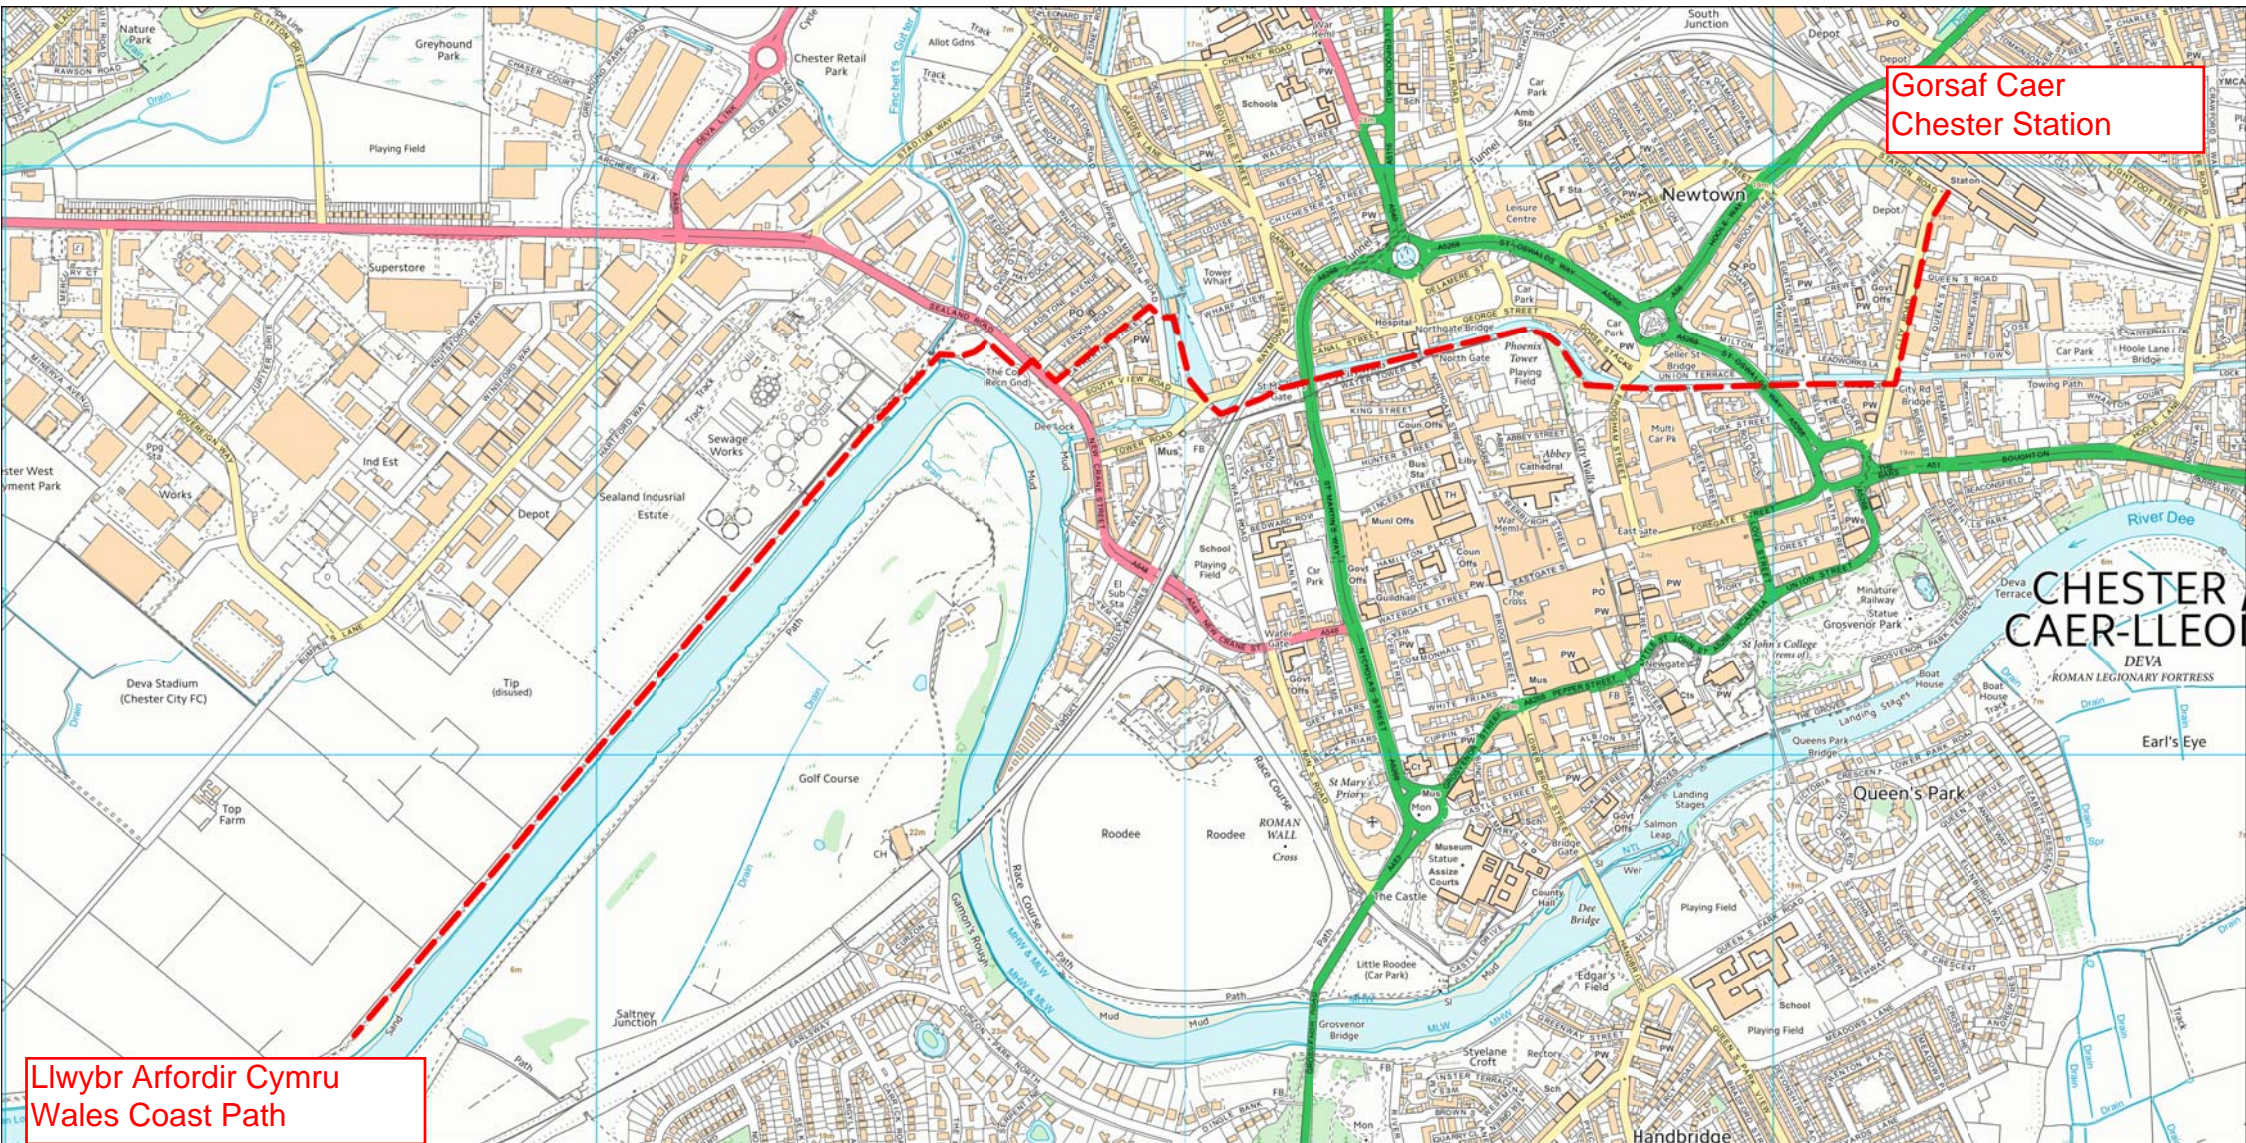

LLWYBR ARFORDIR CYMRU - CYSWLLT CAMLAS GORSAF CAER
WALES COAST PATH - CHESTER STATION CANAL LINK

Sylwer: Mae hwn yn llwybr cyswllt ansydddogol, a awgrymir. Nid oes arwyddion ar y tir rhwng yr orsaf rheilffordd a'r afon Dyfrdwy.
Please Note: This is an unofficial suggested link route. It is not signposted on the ground between the railway station and the river Dee.